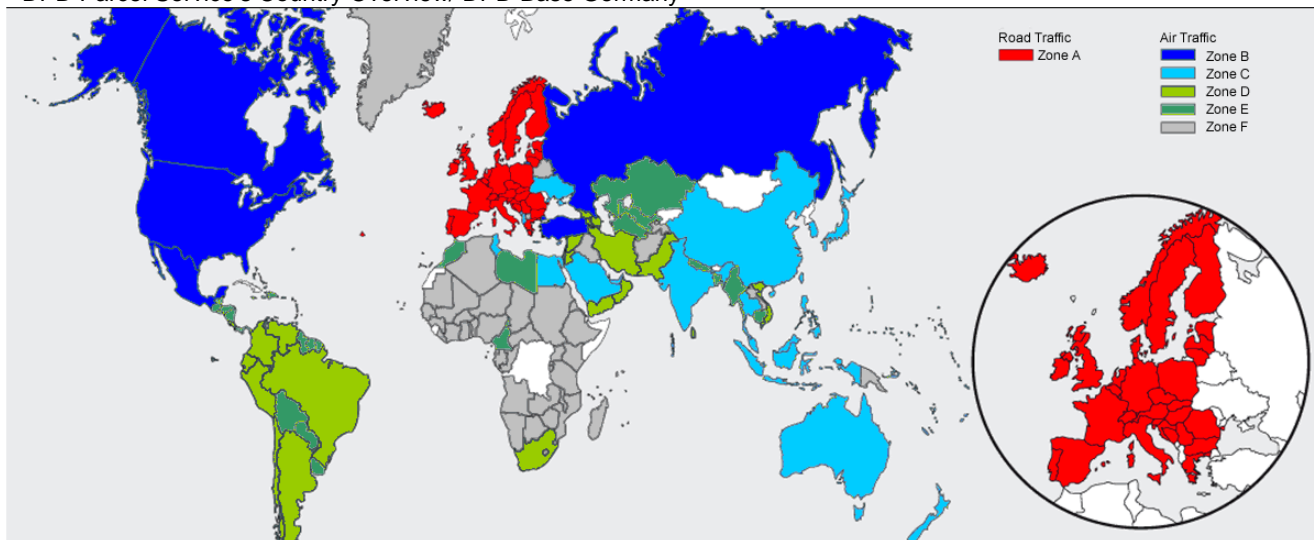

Worldwide Shipping with BlauPrint™ (dated May 2007)

Part 1: Shipping with DPD

This list is only for reseller purposes / 1:1 ratio / VAT excluded

DPD Parcel Service's Country Overview/ DPD Base Germany

Freight Terms according to the DPD System

Terms of delivery	Freight	Costs of Customs clearance²	Customs	Turnover Tax on Imports
01. Free to door – within the EU¹	Sender	—	—	—
02. Free to door, duty unpaid (DDU) – Airfreight¹	Sender	Recipient	Recipient	Recipient
03. Free to door, duty paid excl. customs and taxes (DDP excl. customs and taxes) – road traffic¹	Sender	Sender	Recipient	Recipient
<i>Selectable for shippings to Switzerland and Norway:</i>				
04. Free to door, duty paid, incl. customs and taxes (DDP)	Sender	Sender	Sender	Sender
05. Free to door, duty paid, incl. customs and excl. taxes (DDP incl. customs and excl. taxes)	Sender	Sender	Sender	Recipient

¹ by standard

² costs of customs clearance up to three positions. Each additional position is quoted with EUR 3,00

Insurance included up to 520,- value per parcel. Higher rates on request.

³Weight and size restrictions:

Max. weight: 31,5kg, max. length: 175cm, max. belt-size: 300cm (longest side + 2*(side b + side c))

Pricing excl. VAT